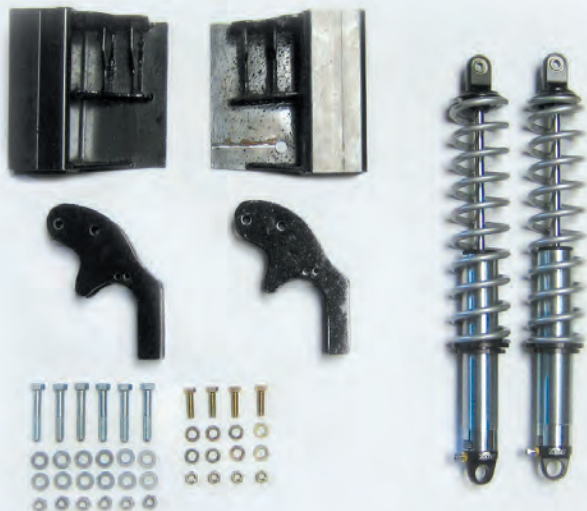

Specialized

APPLICATIONS

www.specializedapplications.com

Call
(714) 742-9606
for special
introductory
pricing offer
TODAY

Visit our all new web site:
Sprinterstep.net

Executive Ride Suspension

- Designed for superior passenger ride quality
- Precision calibrated spring rate and dampener settings for the Sprinter 2500 chassis.
- Ride height adjustability
- Bolt on installation
- Three year warranty
- Made in USA
- Retains Mercedes Benz vehicle warranty coverage
- Compatible with all 2007 and newer Sprinter 2500 chassis